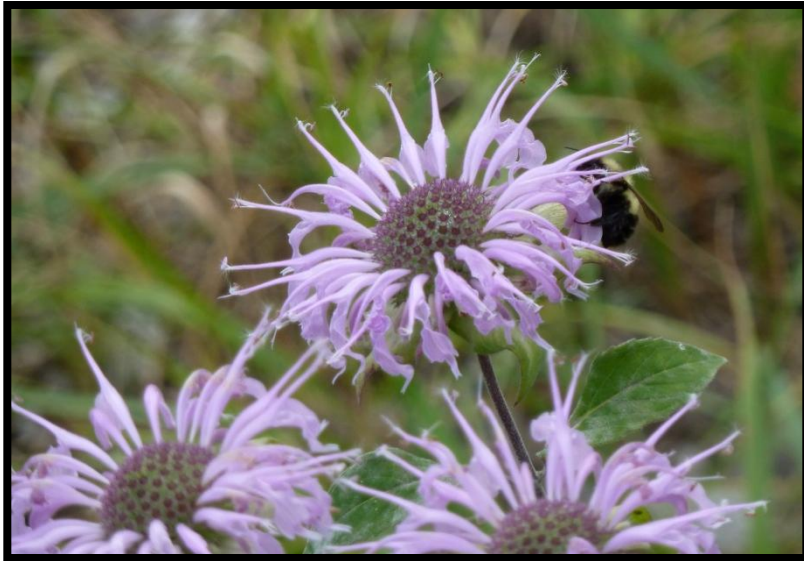

# *Wild Bergamot (bee balm)*

## *Monarda fistulosa*

Bergamot is a member of the mint family and attracts bumblebees and hummingbirds. Its aromatic leaves can be used for tea and seasoning.

Full sun to part shade

Dry – moist soil

60-90cm tall